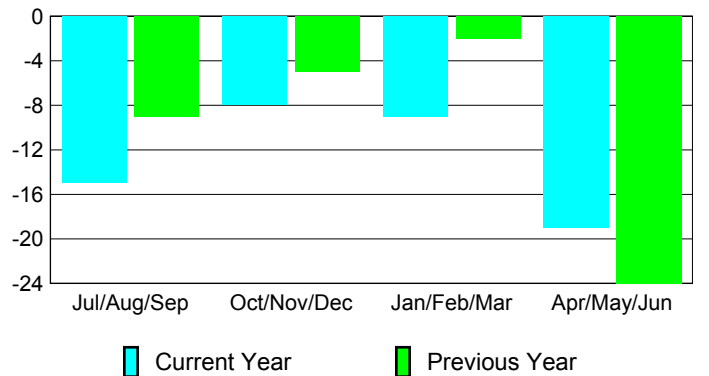

Membership Results
2009-2010

Membership
2008-2009

Month	Net Memb Goal	Actual New Memb	Actual Dropped Memb	Gain/Loss of Memb	Gain/Loss of Memb
Jul/Aug/Sep	9	40	-55	-15	-9
Oct/Nov/Dec	8	29	-37	-8	-5
Jan/Feb/Mar	8	18	-27	-9	-2
Apr/May/June	8	39	-58	-19	-24
Totals	33	126	-177	-51	-40

Membership Results 2009-2010

Goal, New, Dropped, Gain/Loss

Comparison of Membership Gain/Loss

Current Year Compared to the Previous Year

Gender Comparison 2009-2010

Jul/Aug/Sep

Oct/Nov/Dec

Jan/Feb/Mar