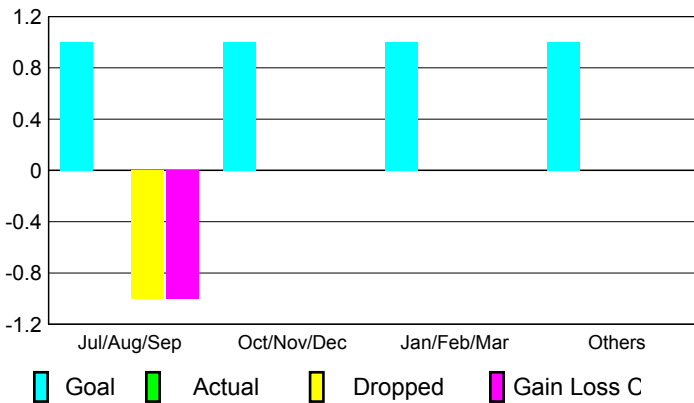

2009-2010 GMT Quarterly Report for District (or Undistricted) **District 2 X2**

GMT: **Shah JOHN 'JACK' R FERGUS**

Location: **TEXAS**

GMT CA: **1**

CLUBS

Club Results
2009-2010

Clubs
2008-2009

Month	New Club Goal	Actual New Clubs	Actual Dropped Clubs	Gain/Loss of Clubs	Gain/Loss of Clubs
Jul/Aug/Sep	1	0	-1	-1	0
Oct/Nov/Dec	1	0	0	0	0
Jan/Feb/Mar	1	0	0	0	0
Apr/May/June	1	0	0	0	0
Totals	4	0	-1	-1	0

Club Results 2009-2010

Goal, New, Dropped, Gain/Loss

Comparison of Club Gain/Loss

Current Year Compared to the Previous Year

YTD Status Quo Clubs 2009-2010

Status Quo Clubs Compared to Status Quo Members

MEMBERSHIP

Membership Results
2009-2010

Membership
2008-2009

Month	Net Memb Goal	Actual New Memb	Actual Dropped Memb	Gain/Loss of Memb	Gain/Loss of Memb
Jul/Aug/Sep	9	40	-55	-15	-9
Oct/Nov/Dec	8	29	-37	-8	-5
Jan/Feb/Mar	8	18	-27	-9	-2
Apr/May/June	8	39	-58	-19	-24
Totals	33	126	-177	-51	-40