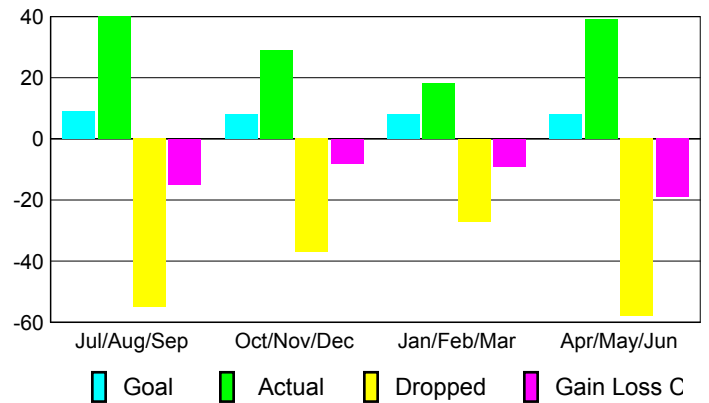

Membership Results 2009-2010

Goal, New, Dropped, Gain/Loss

Comparison of Membership Gain/Loss

Current Year Compared to the Previous Year